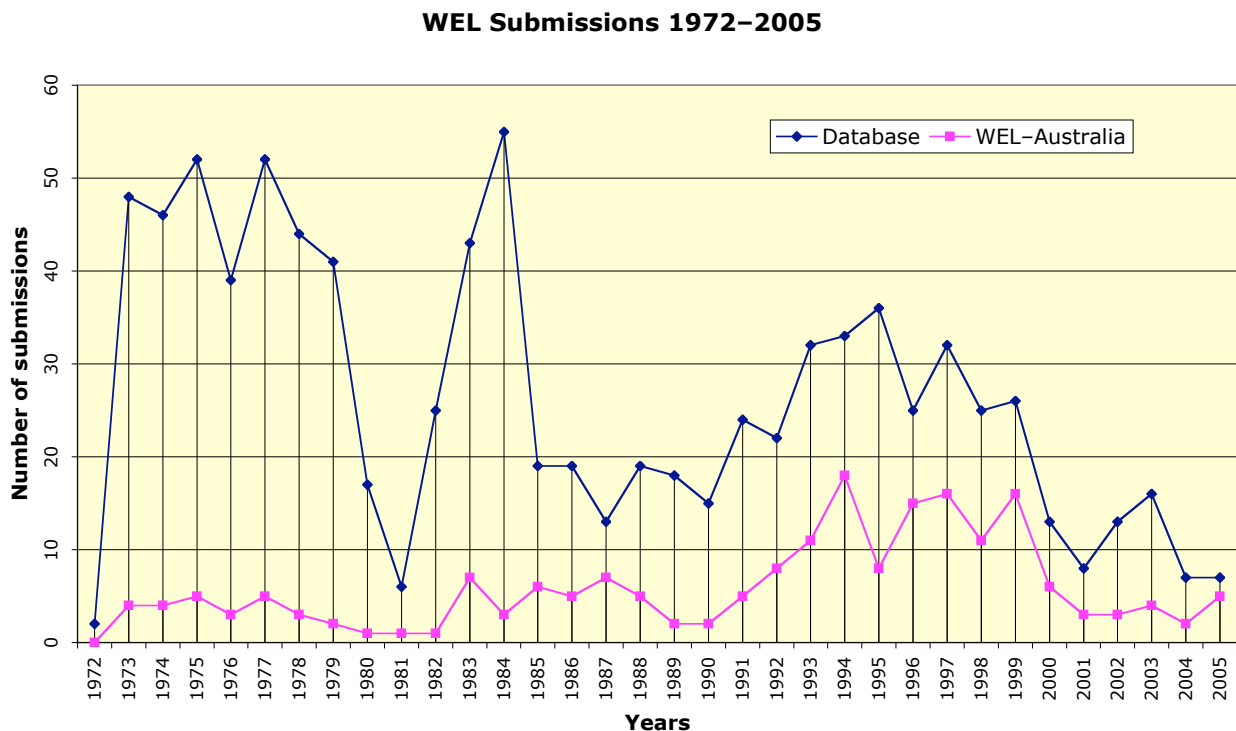

## The WEL History Submission Database

Submission writing has long been at the core of the Women's Electoral Lobby's activities. The WEL history project has tracked down and entered on its database 892 WEL submissions. These span the period from WEL's foundation in 1972 until the end of 2005. The submission database is searchable by date of preparation, by the State or Territory group involved and by policy field.

Submissions were identified from lists on WEL websites and located in WEL archives in libraries in Canberra, Melbourne and Sydney. Others were found by searching through newsletters and small histories prepared by WEL groups. In addition, individual WEL members forwarded submissions in response to requests by the project team.

This graph shows the numbers of submissions in the WEL history database for the years 1972—2005 as well as the numbers of submissions prepared by WEL—Australia in these years.